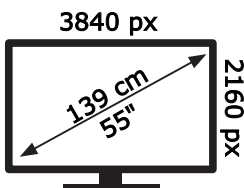

# ENERG

Daewoo

55DM72UA

**64** kWh/1000h

ABCDEF **G**

**123** kWh/1000h

50659963

2019/2013