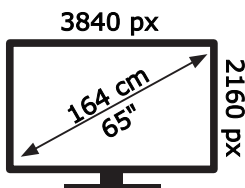

ENERG

Daewoo

65DM54UA

109 kWh/1000h

ABCDEF **G**

109 kWh/1000h

50619010

2019/2013