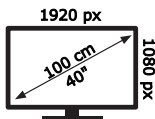

ENERG

DAEWOO

40DM54FA1

37 kWh/1000h

ABCDEF **G**

75 kWh/1000h

50665747