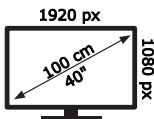

ENERG

DAEWOO

40DM53FA1

37 kWh/1000h

ABCDEF **G**

75 kWh/1000h

50665751