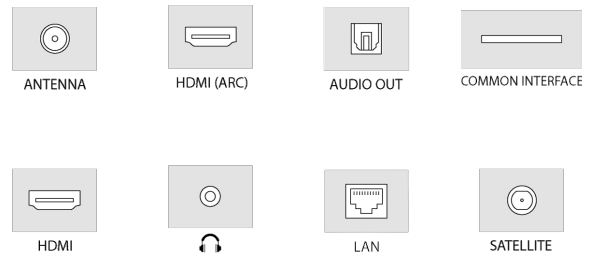

- Full HD
- Android TV
- Dolby Audio
- 3 HDMI, 2 USB